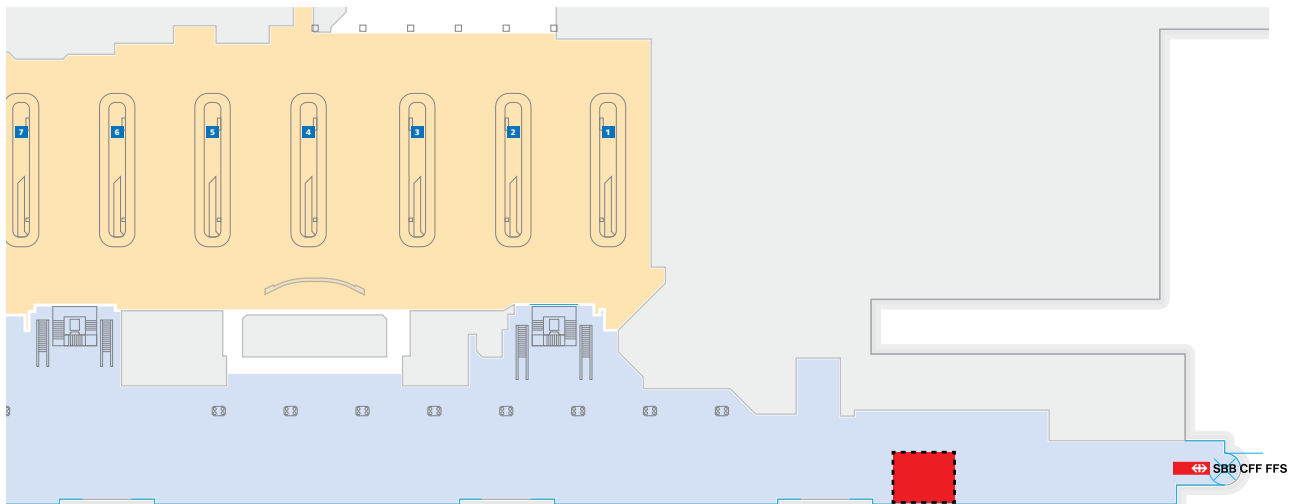

GENÈVE AÉROPORT EXHIBITION ZONE 3

LANDSIDE AREA

Public Arrival, close to Fleuriot
Floor -1

AREA : 20 m² / 4 m width x 5 m length

FURNITURE HEIGHT : 1 m 50 max
They must not hide the good visibility of the shop signage

BUFFER ZONE of 50 cm from the windows

ELECTRICITY comes from the roof