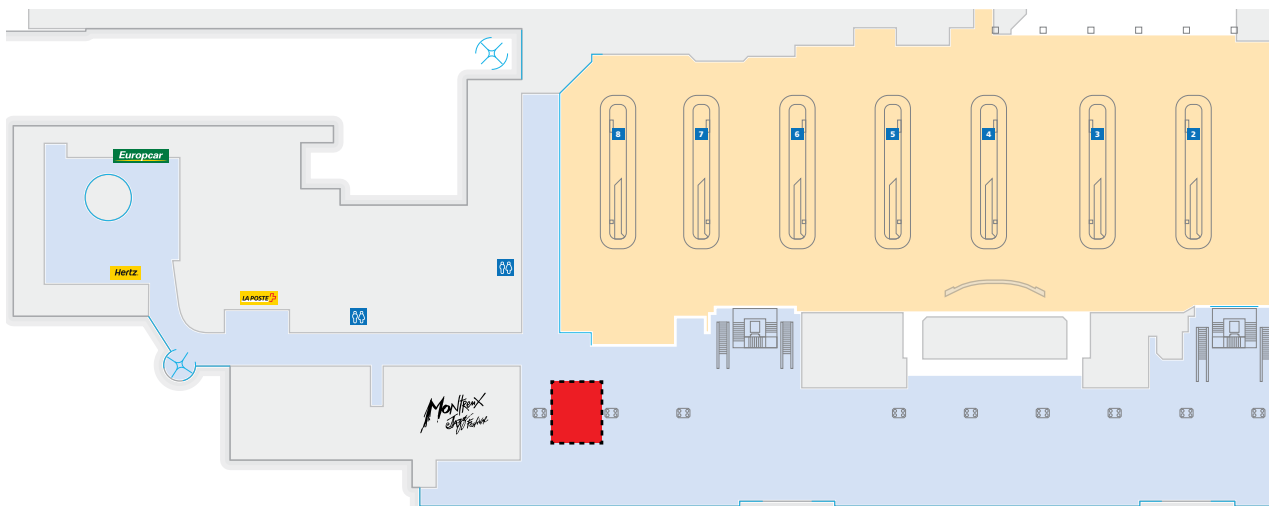

## GENÈVE AÉROPORT EXHIBITION ZONE 2

### LANDSIDE AREA

Public Arrival, close to Montreux Jazz  
Floor -1

**AREA :** 18m<sup>2</sup> / 3m width x 6m length

**FURNITURE HEIGHT :** 1 m 50 max  
They must not hide the good visibility of the shop signage

**BUFFER ZONE** of 50 cm from the windows

**ELECTRICITY** comes from the roof